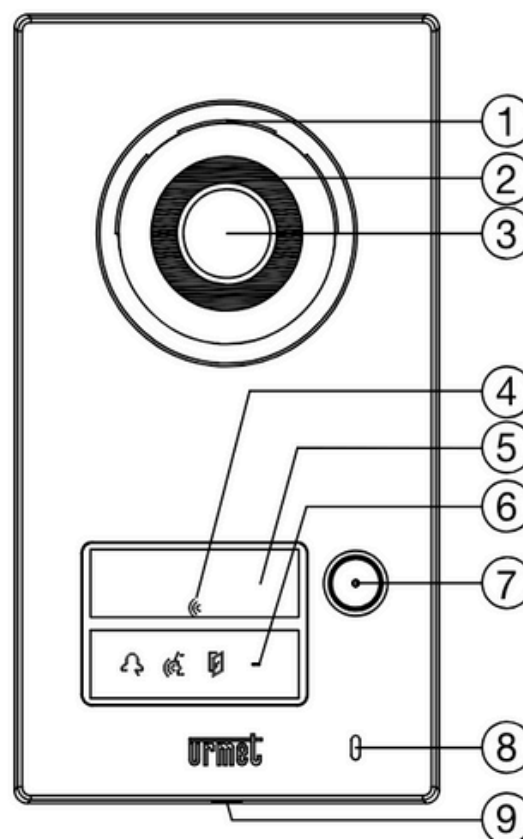

|iPer|
com

Door Entry < Entry Panels

mikra

1 Button Video Entry Panel

ref. 1060/21

- IP PoE Mikra2 1 button video entry panel for IPerCom systems
- Arrives with built-in Mifare Classic reader

urmet

Key Features

- Vandal resistant
- Wide angle colour camera (113 degrees) with LED illumination
- LED illuminated button and nameplate
- Call button reassurance
- DDA LED illuminated display icons for 'Call in Progress', 'Please Speak' and 'Door Open'
- Built-in Mifare Classic Reader

Specifications

Material	Zamak
Dimensions	H180mm x W100mm x D28mm
Ingress Protection (IP) Rating	IP55
Impact Protection (IK) Rating	IK07
Camera Angle	113°

Components Description

1. Speaker
2. Camera lighting LED
3. Camera
4. Transponder reader
5. Name Tag(s)
6. Signalling LEDs dedicated to the DDA Function
7. Calling button
8. Microphone
9. Front Closing Screw

Technical specifications

- Power voltage POE: 44 ÷ 57 V
- Local power voltage: 48 V
- Maximum consumption during video calls: 3,5 W
- Maximum stand-by consumption: 2 W
- LAN maximum operating distance (with POE or without POE): 100 m with CAT5 cable
- Max. distance from supplementary power supply: 25 m with wire cross section of minimum 0,5 mm²
- Supported user key type: Mifare (1125/54)
- Name tag dimensions: 48.5 x 15.5 mm
- Tag and button light: White LEDs
- Dimensions (WxHxD): 100 x 180 x 28 mm
- Degree of protection of casings: IP55
- Degree of protection from mechanical shocks: IK07
- Working temperature range: -10 °C ÷ +55 °C