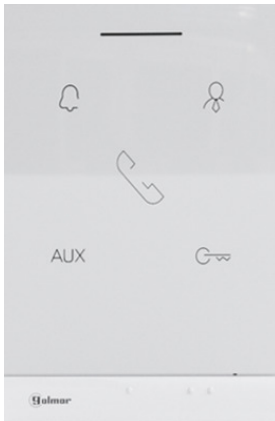

# ART 1/G+/48 DUAL POE hands free audio unit.

Reference: ART 1/G+  
Product code: 12310140  
EAN code: 8429898023472

## Main characteristics

- TCP/IP protocol "G+" digital installation.
- Casing manufactured in polished ABS white colour.
- Capacitive touch buttons with acoustic confirmation on press.
- Surface installation. Depth without strip 15mm, depth with strip 23mm.
- Includes mounting connector.

Dimensions: 89(W) x 138(H) x 15(D) mm.

## More information

- Possibility to power it locally at 12Vdc, at 18Vdc using D4L-G+/PoE or DCP/G+ and DCS/G+, or at 48V standard PoE.
- Duplex audio communication.
- Privacy on audio and door open progresses.
- Do not disturb function with light indication.
- Input for door bell apartment push button.
- Different call reception tones depending where the call is coming from.
- Volume adjustment.
- Output to auxiliary call repeater.
- Intercommunication with other monitors in the same apartment.
- Additional push button can be used to activate a second lock connected to the door panel.